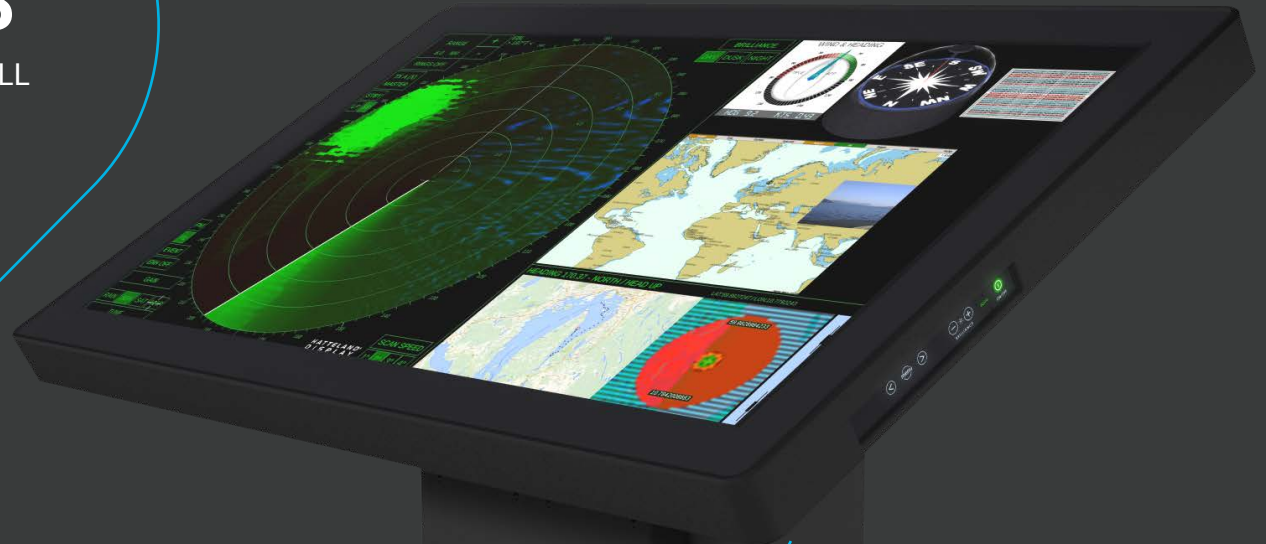

Ideal for Charts and Tactical Operation

# 55 INCH DISPLAYS

CHOICE OF CHART TABLE, FLOOR TILT, WALL  
& CONSOLE MOUNT OPTIONS

- 4K UHD - DisplayPort (DP) & HDMI signal inputs
- LED Backlight Technology, Full Dimming 100%
- Multi-Touch Option, Superior Optical Bonding
- EN60945 Tested, Type Approved EU-RO-MR
- Integrated Computer in base (option)
- Resolution at 3840 x 2160 (4K)
- ECDIS & Radar Compliant
- Glass Display Control™ or Tactile Display Control
- Supports Tactor & Active Stylus Pen

30°  
Tilt Range

1061 [41.77"] cm [inch]  
to  
761 [29.92"] cm [inch]

30°  
Tilt Range

Integrated HT C02 computer  
in base (optional)

Integrated HT C02 computer  
in base (optional)

Tactor & Active Stylus Pen Support

# 32 & 43 INCH DISPLAYS

CHOICE OF CONSOLE, DESKTOP & VESA  
ADAPTER MOUNT OPTIONS

4K UHD - DisplayPort (DP) & HDMI signal inputs  
LED Backlight Technology, Full Dimming 100%  
Multi-Touch Option, Superior Optical Bonding  
EN60945 Tested, Type Approved EU-RO-MR  
Integrated Computer in base (option)  
Resolution at 3840 x 2160 (4K)  
ECDIS & Radar Compliant  
Glass Display Control™ or  
Tactile Display Control  
Supports Tactor &  
Active Stylus Pen