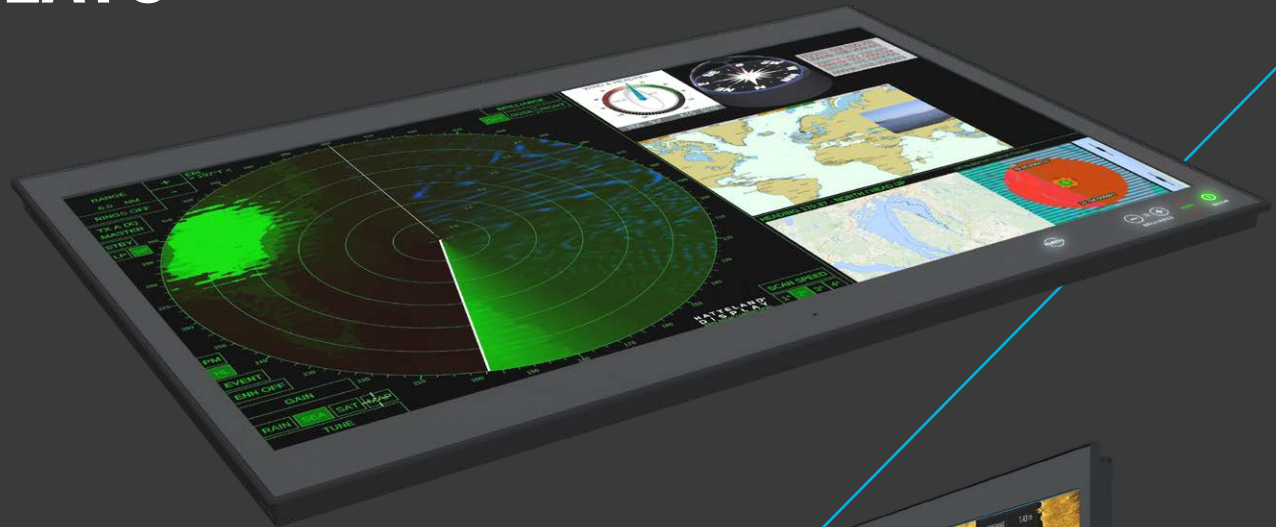

# 55 INCH DISPLAYS

CHOICE OF CHART TABLE, FLOOR TILT, WALL  
& CONSOLE MOUNT OPTIONS

- 4K UHD - DisplayPort (DP) & HDMI signal inputs
- LED Backlight Technology, Full Dimming 100%
- Multi-Touch Option, Superior Optical Bonding
- EN60945 Tested, Type Approved EU-RO-MR
- Integrated Computer in base (option)
- Resolution at 3840 x 2160 (4K)
- ECDIS & Radar Compliant
- Glass Display Control™ or Tactile Display Control
- Supports Tactor & Active Stylus Pen

30°  
Tilt Range

1061 [41.77"] cm [inch]  
to  
761 [29.92"] cm [inch]

30°  
Tilt Range

Integrated HT C02 computer  
in base (optional)

Integrated HT C02 computer  
in base (optional)

Tactor & Active Stylus Pen Support

Ideal for ship navigation, automation, cameras and security systems.

# 32 & 43 INCH DISPLAYS

CHOICE OF CONSOLE, DESKTOP & VESA  
ADAPTER MOUNT OPTIONS

4K UHD - DisplayPort (DP) & HDMI signal inputs  
LED Backlight Technology, Full Dimming 100%  
Multi-Touch Option, Superior Optical Bonding  
EN60945 Tested, Type Approved EU-RO-MR  
Integrated Computer in base (option)  
Resolution at 3840 x 2160 (4K)  
ECDIS & Radar Compliant  
Glass Display Control™ or  
Tactile Display Control  
Supports Tactor &  
Active Stylus Pen