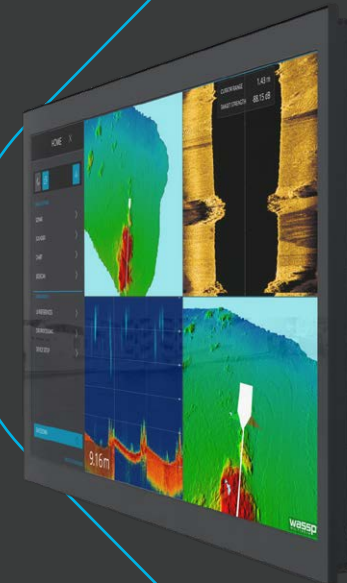

# 32 & 43 INCH DISPLAYS

CHOICE OF CONSOLE, DESKTOP & VESA  
ADAPTER MOUNT OPTIONS

4K UHD - DisplayPort (DP) & HDMI signal inputs  
LED Backlight Technology, Full Dimming 100%  
Multi-Touch Option, Superior Optical Bonding  
EN60945 Tested, Type Approved EU-RO-MR  
Integrated Computer in base (option)  
Resolution at 3840 x 2160 (4K)  
ECDIS & Radar Compliant  
Glass Display Control™ or  
Tactile Display Control  
Supports Tactor &  
Active Stylus Pen

32 INCH with DESKTOP Bracket

32 INCH with VESA Adapter

Tactor & Active Stylus Pen Support

43 INCH  
CONSOLE MOUNT  
with Tactile  
Display Control